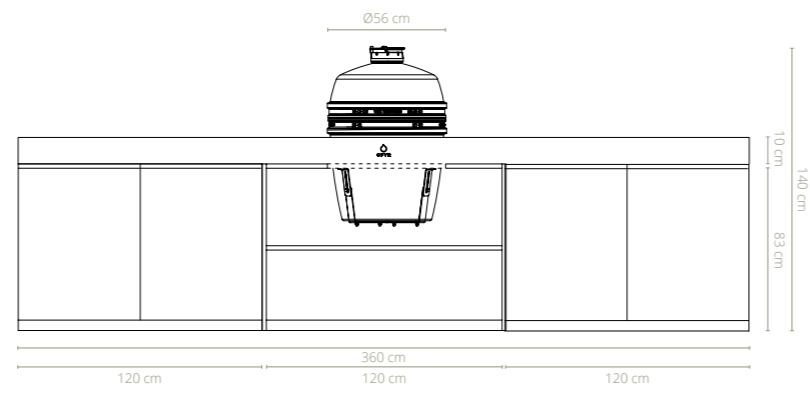

OFYR Cozinha
Samos Kamado VX